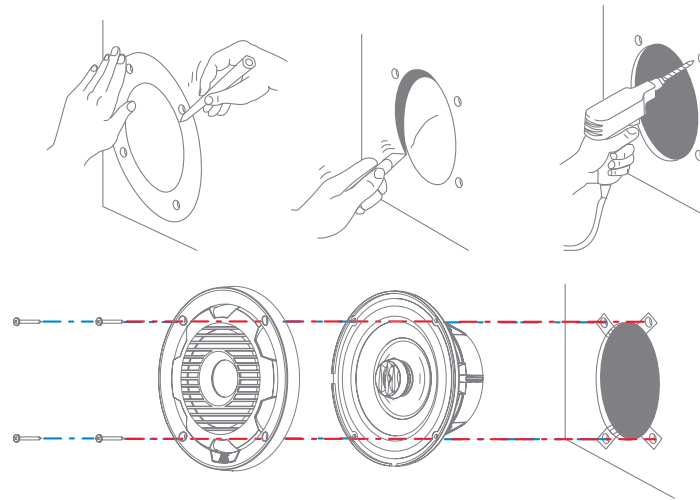

198.00mm Outside of Grille

188.13mm Outside of Speaker Basket

160.00mm Mounting Cutout

WET77

7.7" 2-WAY COAXIAL

WOOFER MOUNTING

MTX RECOMMENDS THAT YOU
HAVE YOUR NEW SPEAKERS
INSTALLED BY AN AUTHORIZED
MTX RETAILER.